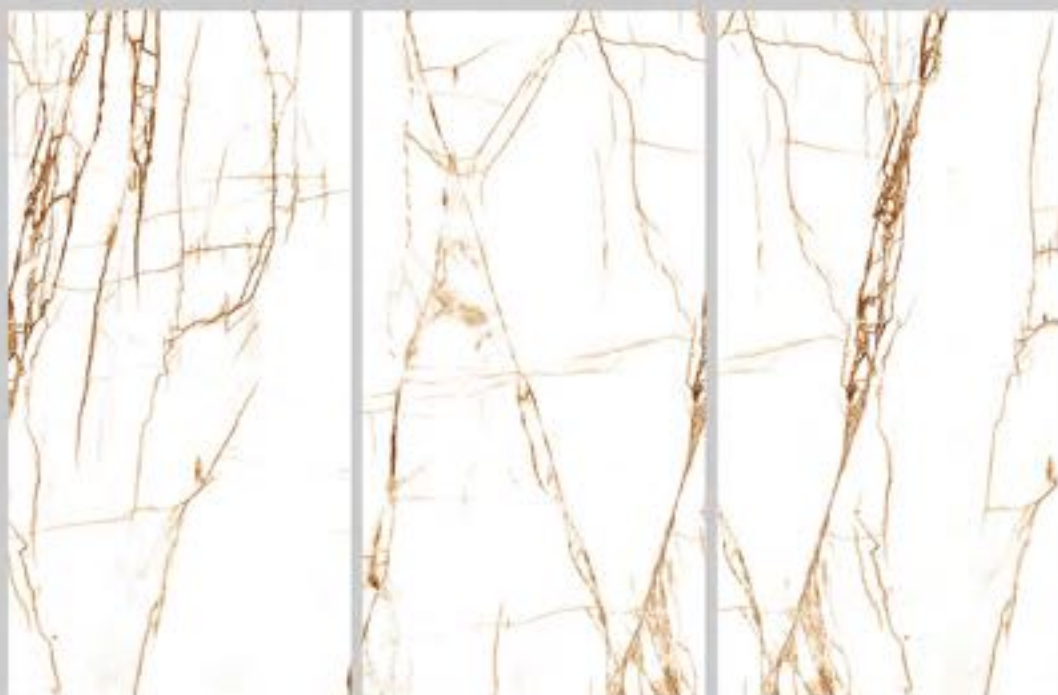

# DENDRITIC BROWN

Glossy

600X600

600X1200