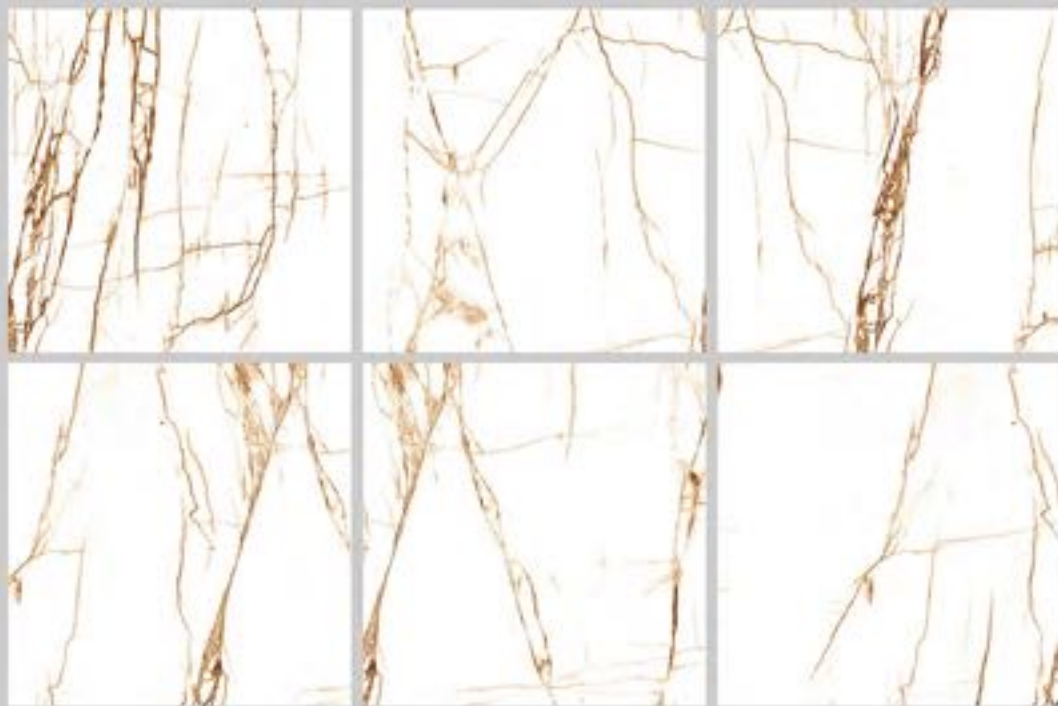

# DENDRITIC BROWN

Glossy

600X600

600X1200