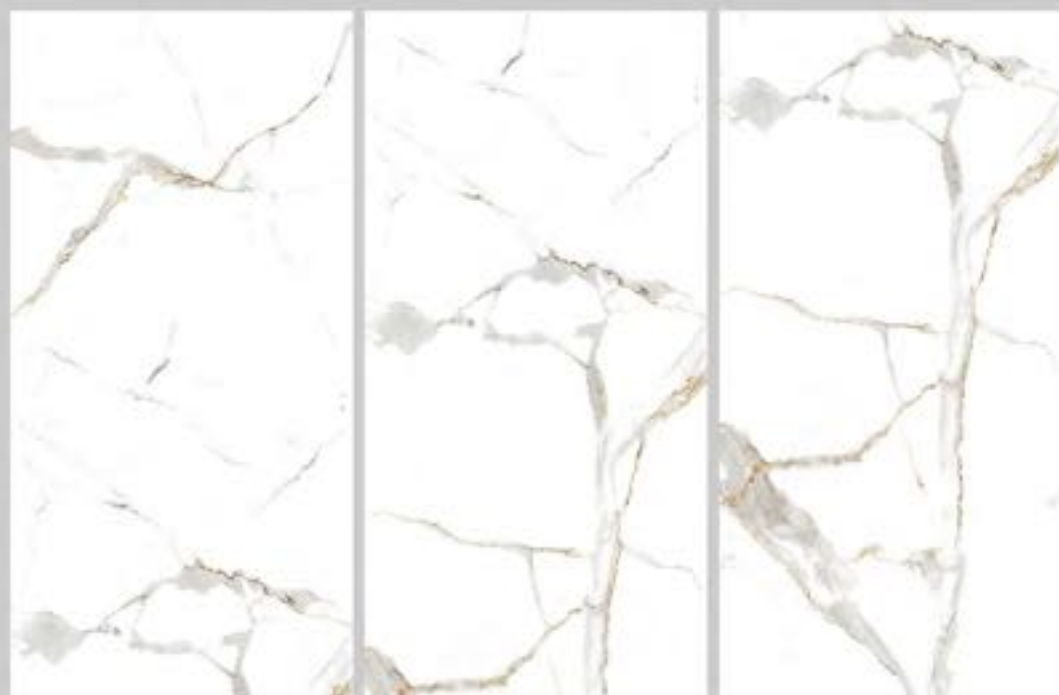

Satvario Gold

Glossy

600X600

600X1200